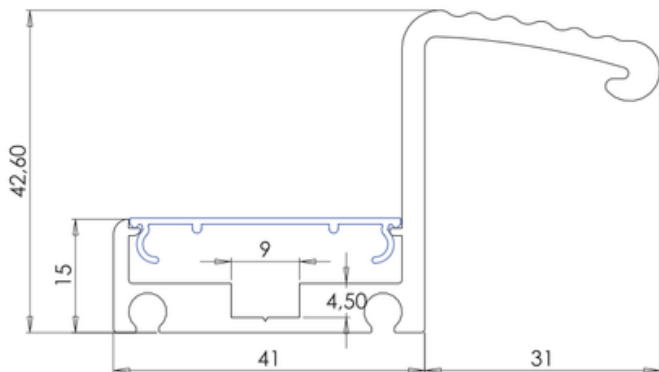

Optional Housing (With Handle)

DH-P 400

Weight : 0.7 kg

Dimension : 400 x 72 x 42.6mm
(HxWxD)

DH-P 2200

Weight : 5 kg

Dimension : 2200 x 72 x 42.6mm
(HxWxD)

DH-P 2500

Weight : 5 kg

Dimension : 2500 x 72 x 42.6mm
(HxWxD)

Allows a through fixing of the door

Dimension Drawing

Installation